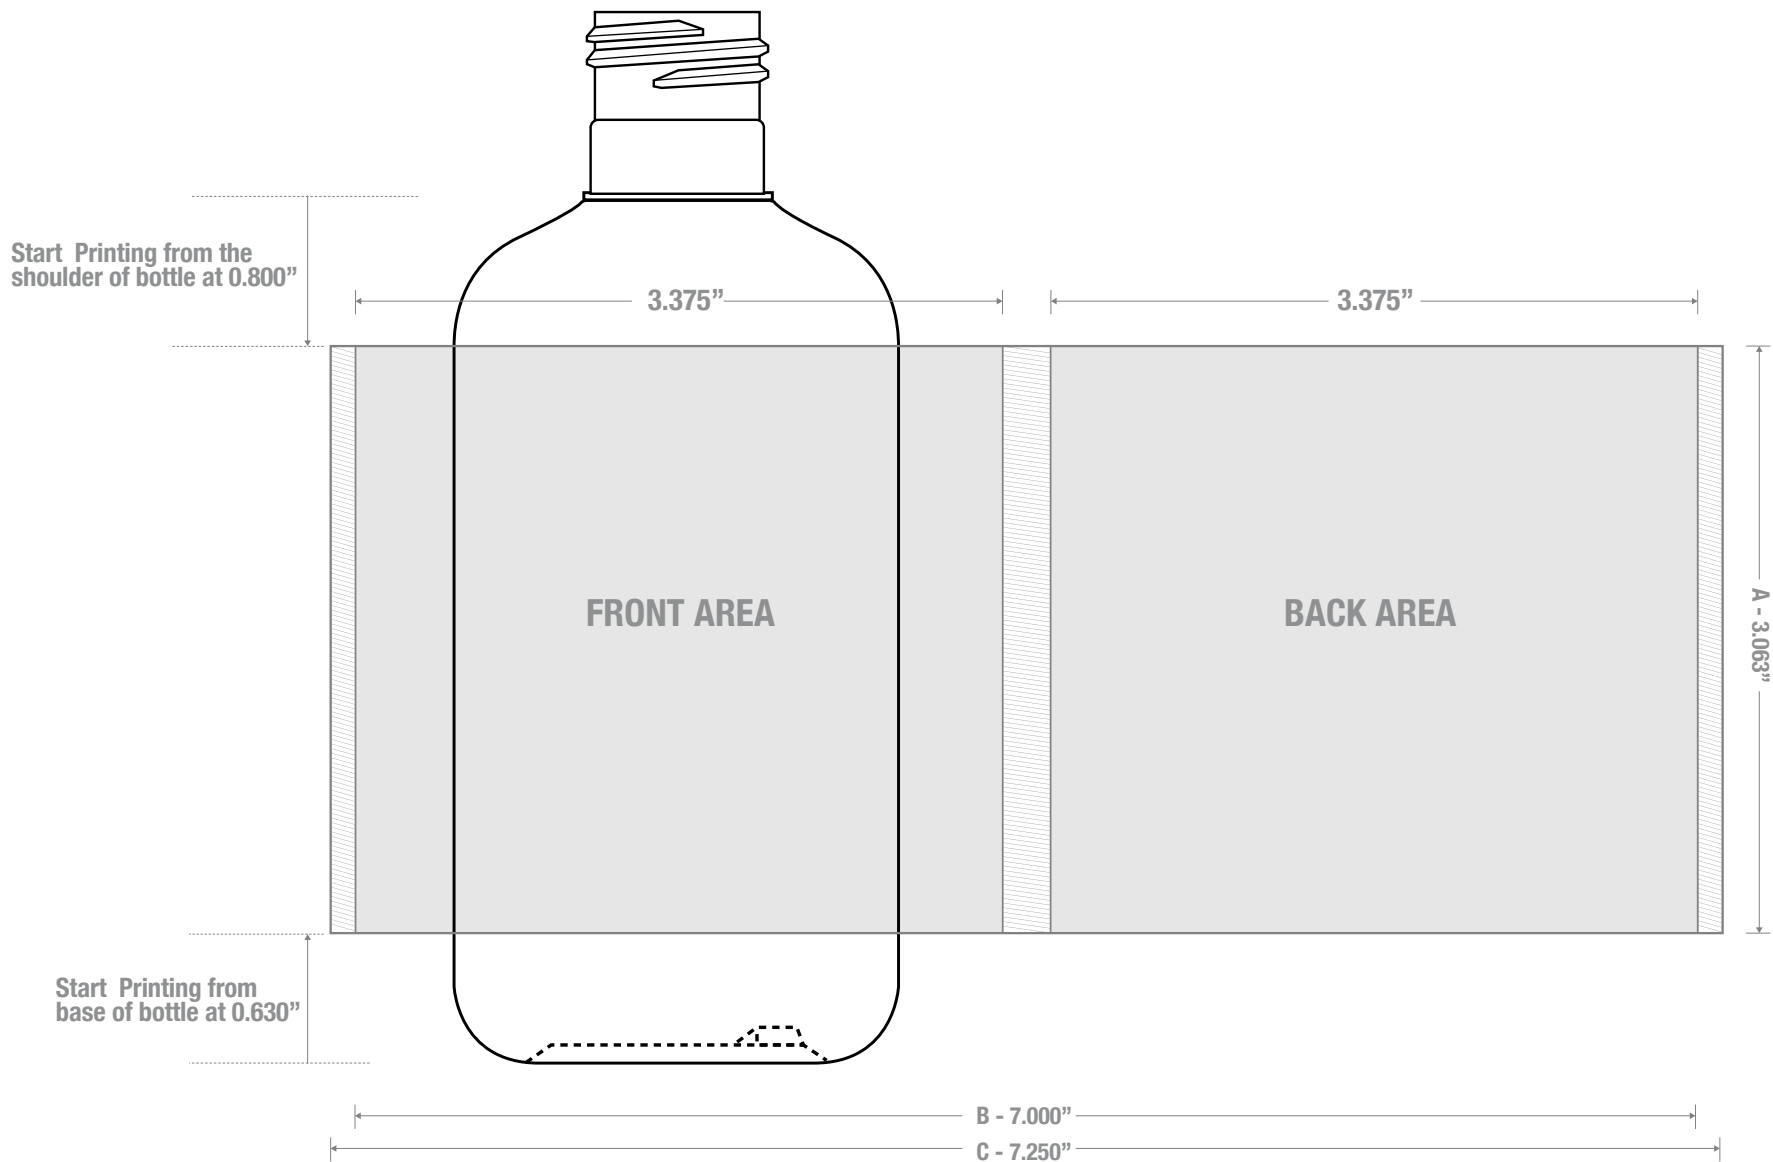

PRINTING SPECIFICATIONS: 8 oz BOSTON ROUND

1700 S Hellman Ave, Ontario, California 91761
Phone: (909) 930-3610 | Fax: (909) 930-3640
e-mail: info@classiccontainers.com
www.classiccontainers.com

A - Total Height.
B - Max. Decorating Area.
C - Total bottle circumference.
☒ - Unprintable area.

A - Total Height.
B - Max. Decorating Area.