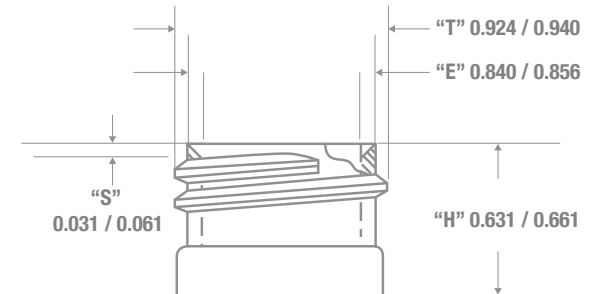

Drawing:  
**24/410 Fine Ribbed Wall Cap**  
**F-217 Liner**

Manufacturing Process:  
**Injection Molding**

Stock Code:  
**24R000500000001**

Gram Weight Fine Ribbed Wall Cap:  
**2.6 ± 0.20**  
 Fine Ribbed wall Cap F-217 Liner:  
**2.7 ± 0.20**

Case Weight (lb) Fine Ribbed Wall Cap:  
**25.4 ± 1.8**  
 Fine Ribbed Wall Cap F-217 Liner:  
**26.3 ± 1.8**

Stock Color :  
**White, Black, Natural.**

Cases pack:  
**4100**

Box Dimensions:  
**24 x 12 x 12 1/4**

F-217 Liner (0.02/0.03 inch)  
 Other materials available  
 upon request

**Recommended Neck Finish**  
**Land Area Must Be Smooth**

**24/410 Fine Ribbed Wall Cap**  
**(without liner)**

Stock Code 24R000500000000