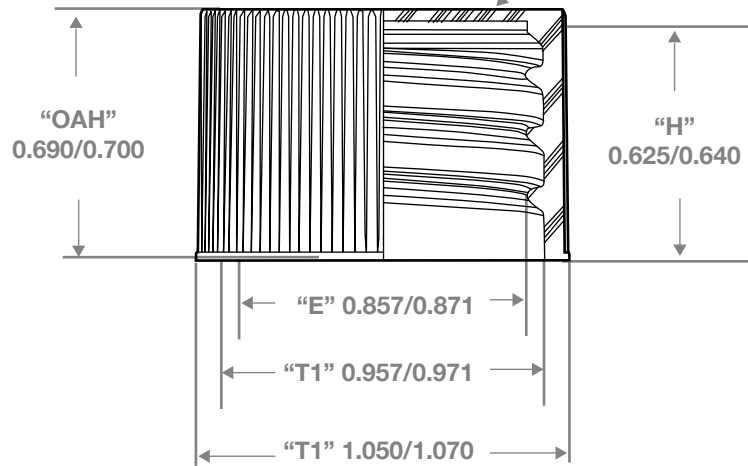

Drawing:  
**24/410 Fine Ribbed Wall Cap**  
**F-217 Liner**

Manufacturing Process:  
**Injection Molding**

Stock Code:  
**24R000500000001**

Gram Weight Fine Ribbed Wall Cap:  
**2.6 ± 0.20**  
 Fine Ribbed wall Cap F-217 Liner:  
**2.7 ± 0.20**

Case Weight (lb) Fine Ribbed Wall Cap:  
**25.4 ± 1.8**  
 Fine Ribbed Wall Cap F-217 Liner:  
**26.3 ± 1.8**

Stock Color :  
**White, Black, Natural.**

Cases pack:  
**4100**

Box Dimensions:  
**24 x 12 x 12 1/4**

F-217 Liner (0.02/0.03 inch)  
 Other materials available  
 upon request

**Recommended Neck Finish**  
**Land Area Must Be Smooth**

**24/410 Fine Ribbed Wall Cap**  
**(without liner)**

Stock Code 24R000500000000