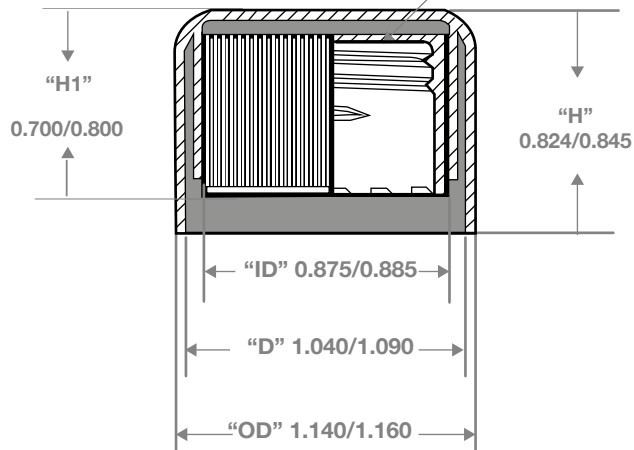

Drawing:
**1 oz Dome Shell 20/410
F-217**

Manufacturing Process:
Injection Molding

Stock Code:
20D100500000021

Gram Weight :
Dome Cap Shell : **3.5 ± 0.5**

Dome Cap Shell 20/410 F-217 Liner:
5 ± 0.5

Case Weight (lb) :
Dome Cap Shell :
26.6 ± 3.5
Dome Cap Shell 20/410 F-217 Liner:
37.2 ± 3.5

Stock Color :
White.

Case Pack:
3200

Box Dimensions:
24X12X12 1/2

Stock Material:

CLASSIC CONTAINERS INC
1700 S. Hellman Ave.
Ontario, CA 91761
Phone: 909-930-3610
e-mail: info@classiccontainers.com
www.classiccontainers.com

F-217 Liner (.020)
Other materials available

1 oz Dome Shell 20/410

Stock Code: 20D100500000000

**Recommended Neck Finish
Land Area Must Be Smooth**

**Dome Cap on our
1 oz Cylinder Tall**