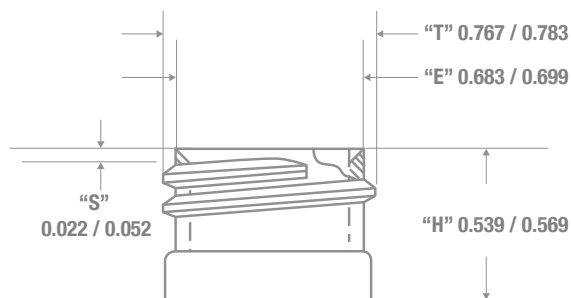

Drawing:
**1 oz Dome Shell 20/410
F-217**

Manufacturing Process:
Injection Molding

Stock Code:
20D100500000021

Gram Weight :
Dome Cap Shell : **3.5 ± 0.5**

Dome Cap Shell 20/410 F-217 Liner:
5 ± 0.5

Case Weight (lb) :
Dome Cap Shell :
26.6 ± 3.5
Dome Cap Shell 20/410 F-217 Liner:
37.2 ± 3.5

F-217 Liner (.020)
Other materials available

1 oz Dome Shell 20/410

Stock Code: 20D100500000000

**Recommended Neck Finish
Land Area Must Be Smooth**

**Dome Cap on our
1 oz Cylinder Tall**